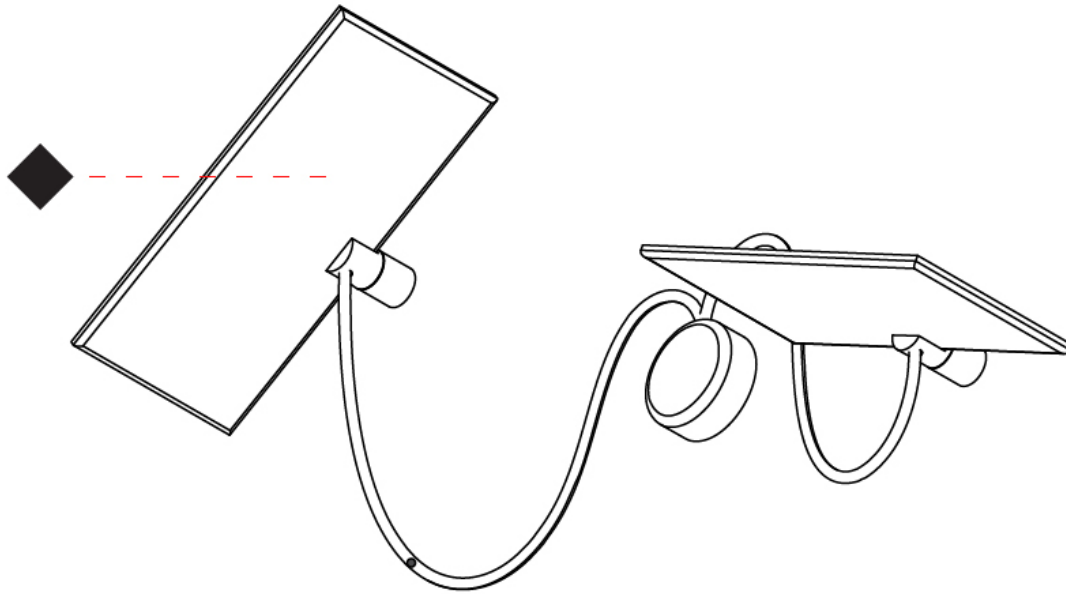

GENERAL

Series: GiuUp
 Subseries: GiuUp 2
 Brand: Icône
 Division: Design
 Mounting Type: Surface
 Mounting Location: Wall
 Subcategory: Ambient

PHYSICAL

Shape: Rectangle
 Length (mm): 302
 Length (in): 11 7/8
 Width (mm): 150
 Width (in): 5 7/8
 Light Distribution: Direct / Indirect
 Fixture Finish: WHI / BLK / DGY
 Fixture Material: Aluminum
 Cable Details: 800mm / 31 1/2" per panel

OPTICAL

RATINGS AND CERTIFICATIONS

Certified By: Certified for North American Standards
 IP rating: IP20

Ø108mm 4 1/4"

3 J-Box Cover Plate included

GIUUP 2 SURFACE

D43034-

PROJECT	_____
TYPE	_____
SPECIFIER	_____
QUANTITY	_____
DATE	_____