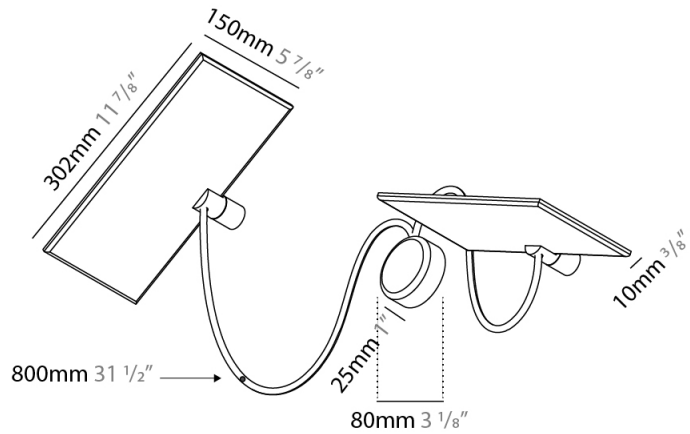

GENERAL

Series: GiuUp
 Subseries: GiuUp Single
 Brand: Icone
 Division: Design
 Mounting Type: Surface
 Mounting Location: Wall
 Subcategory: Ambient

PHYSICAL

Shape: Rectangle
 Length (mm): 302
 Length (in): 11 7/8
 Width (mm): 150
 Width (in): 5 7/8
 Light Distribution: Direct / Indirect
 Fixture Finish: WHI / BLK / DGY
 Fixture Material: Aluminum

GENERAL

Series: GiuUp
 Brand: Icone
 Division: Design
 Mounting Type: Surface
 Mounting Location: Wall
 Subcategory: Ambient

PHYSICAL

Shape: Rectangle
 Length (mm): 302
 Length (in): 11 7/8
 Width (mm): 150
 Width (in): 5 7/8
 Light Distribution: Direct / Indirect
 Fixture Finish: WHI / BLK / DGY
 Fixture Material: Aluminum
 Cable Details: 800mm / 31 1/2"

GENERAL

Series: GiuUp
 Subseries: GiuUp 2
 Brand: Icône
 Division: Design
 Mounting Type: Surface
 Mounting Location: Wall
 Subcategory: Ambient

PHYSICAL

Shape: Rectangle
 Length (mm): 302
 Length (in): 11 7/8
 Width (mm): 150
 Width (in): 5 7/8
 Light Distribution: Direct / Indirect
 Fixture Finish: WHI / BLK / DGY
 Fixture Material: Aluminum
 Cable Details: 800mm / 31 1/2" per panel

OPTICAL

RATINGS AND CERTIFICATIONS

Certified By: Certified for North American Standards
 IP rating: IP20

Ø108mm 4 1/4"

3 J-Box Cover Plate included

GIUUP 2 SURFACE

D43034-

PROJECT	_____
TYPE	_____
SPECIFIER	_____
QUANTITY	_____
DATE	_____