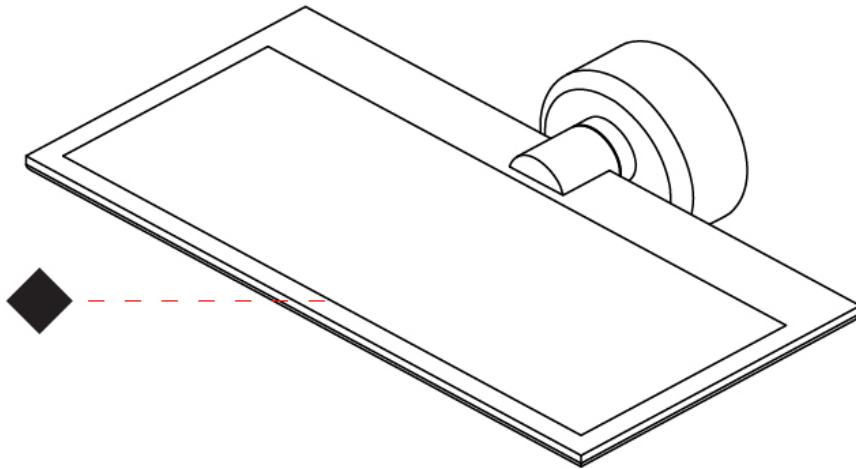

GENERAL

Series: GiuUp
 Subseries: GiuUp Single
 Brand: Icone
 Division: Design
 Mounting Type: Surface
 Mounting Location: Wall
 Subcategory: Ambient

PHYSICAL

Shape: Rectangle
 Length (mm): 302
 Length (in): 11 7/8
 Width (mm): 150
 Width (in): 5 7/8
 Light Distribution: Direct / Indirect
 Fixture Finish: WHI / BLK / DGY
 Fixture Material: Aluminum

OPTICAL

RATINGS AND CERTIFICATIONS

Certified By: Certified for North American Standards
 IP rating: IP20

Ø108mm 4 1/4"

J-Box Cover Plate included

GIUUP SINGLE SURFACE

D43029-

PROJECT	_____
TYPE	_____
SPECIFIER	_____
QUANTITY	_____
DATE	_____

GENERAL

Series: GiuUp
 Brand: Icone
 Division: Design
 Mounting Type: Surface
 Mounting Location: Wall
 Subcategory: Ambient

PHYSICAL

Shape: Rectangle
 Length (mm): 302
 Length (in): 11 7/8
 Width (mm): 150
 Width (in): 5 7/8
 Light Distribution: Direct / Indirect
 Fixture Finish: WHI / BLK / DGY
 Fixture Material: Aluminum
 Cable Details: 800mm / 31 1/2"