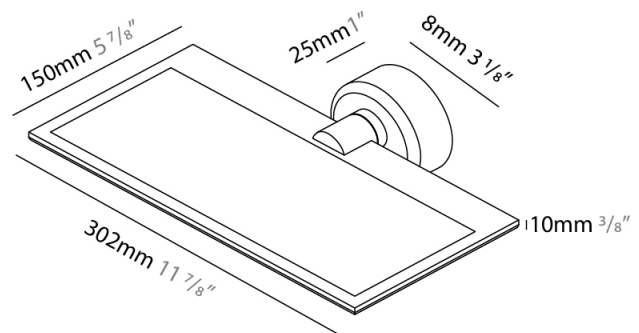

GENERAL

Series: GiuUp
 Subseries: GiuUp Single
 Brand: Icone
 Division: Design
 Mounting Type: Surface
 Mounting Location: Wall
 Subcategory: Ambient

PHYSICAL

Shape: Rectangle
 Length (mm): 302
 Length (in): 11 7/8
 Width (mm): 150
 Width (in): 5 7/8
 Light Distribution: Direct / Indirect
 Fixture Finish: WHI / BLK / DGY
 Fixture Material: Aluminum

OPTICAL

RATINGS AND CERTIFICATIONS

Certified By: Certified for North American Standards
 IP rating: IP20

Ø108mm 4 1/4"

J-Box Cover Plate included

GIUUP SINGLE SURFACE

D43029-

PROJECT	_____
TYPE	_____
SPECIFIER	_____
QUANTITY	_____
DATE	_____

GENERAL

Series: GiuUp
 Brand: Icone
 Division: Design
 Mounting Type: Surface
 Mounting Location: Wall
 Subcategory: Ambient

PHYSICAL

Shape: Rectangle
 Length (mm): 302
 Length (in): 11 7/8
 Width (mm): 150
 Width (in): 5 7/8
 Light Distribution: Direct / Indirect
 Fixture Finish: WHI / BLK / DGY
 Fixture Material: Aluminum
 Cable Details: 800mm / 31 1/2"

GENERAL

Series: GiuUp
 Subseries: GiuUp 2
 Brand: Icône
 Division: Design
 Mounting Type: Surface
 Mounting Location: Wall
 Subcategory: Ambient

PHYSICAL

Shape: Rectangle
 Length (mm): 302
 Length (in): 11 7/8
 Width (mm): 150
 Width (in): 5 7/8
 Light Distribution: Direct / Indirect
 Fixture Finish: WHI / BLK / DGY
 Fixture Material: Aluminum
 Cable Details: 800mm / 31 1/2" per panel